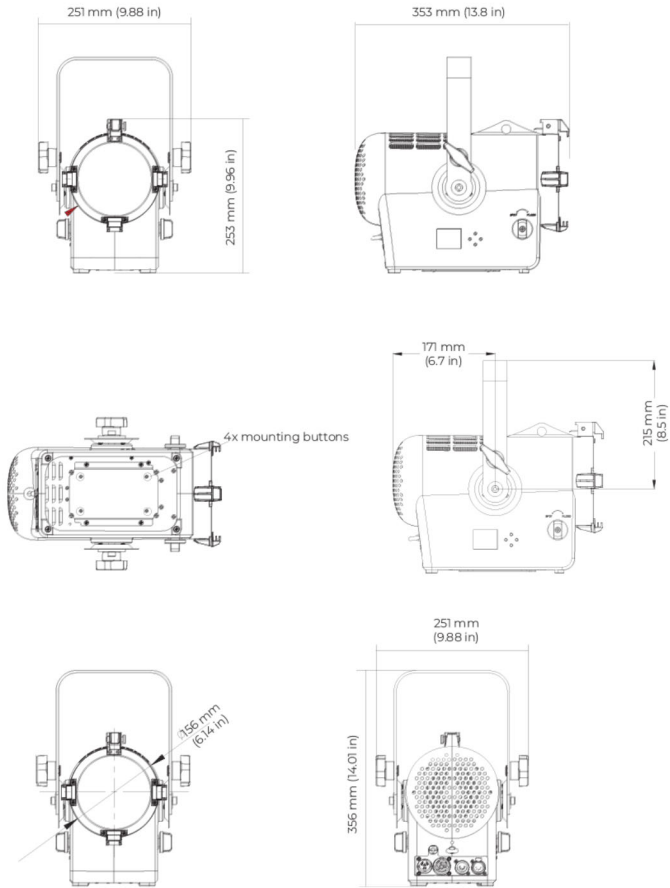

Optical Performance

Lens Size	125 mm (5.0 in)
Zoom Range	10 - 50°
Zoom Control	Manual control
Output Lumens	Beam - 4,500, Field - 8,500 Field - 8500
CRI RA	7100 K - 85 5600 K - 84 3200 K - 80
Tm30	7100 K - Rf 81 / Rg 102 5600 K - Rf 81 / Rg 102 3200 K - Rf 78 / Rg 109
CQS	7100 K - 80
TLCI	7100 K - 80 5600 K - 79 3200 K - 74

Mounting

Yoke	Double clutch locking yoke >270° Swivel Yoke M12 (1/2") Centre hole
Fixture mounting/Hanging orientation	Hanging - Floor - Side
Secondary Safety Wire Point	1 x Safety point located on rear of fixture housing Safety Wire not included

Photometrics and IES Files

For IES files and photometric reports, please refer to the product page:
<https://www.vari-lite.com/global/products/acclaim-led-fresnel>

Dimensions

Physical

Construction	Superstructure made of Aluminum, and steel metal plates, Covers self-extinguishing fire retardant ABS PC (V0 class)
IP Rating	IP20
Standard Finish	Black, White
Dimensions	190 x 253 x 353 mm (8.0 x 10.0 x 14.0 in)
Dimension (w/ yoke)	356 x 251 x 353 mm (14.0 x 10.0 x 14.0 in)
Fixture Weight	6.0 kg (13.0 lb)
Operating Temperature	-10-40°C (14-104°F)