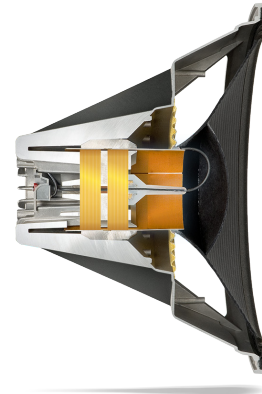

www.jblpro.com

PRX818XLFW

18" Powered Subwoofer

FREQUENCY RESPONSE ■

FREQUENCY RESPONSE (NORMAL)

PRX CONNECT APP ■

DIFFERENTIAL DRIVE ■

JBL Professional 8500 Balboa Blvd. Northridge, CA 91329 USA