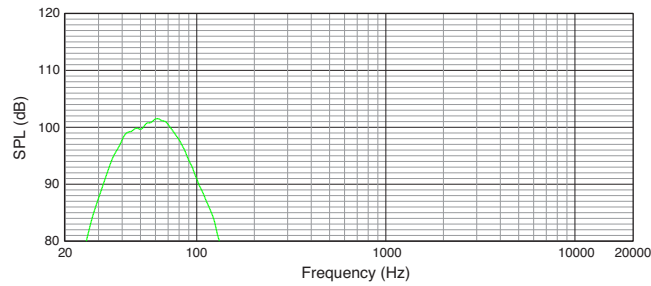

www.jblpro.com

PRX818XLFW

18" Powered Subwoofer

FREQUENCY RESPONSE ■

FREQUENCY RESPONSE (NORMAL)

PRX CONNECT APP ■

DIFFERENTIAL DRIVE ■

JBL Professional 8500 Balboa Blvd. Northridge, CA 91329 USA