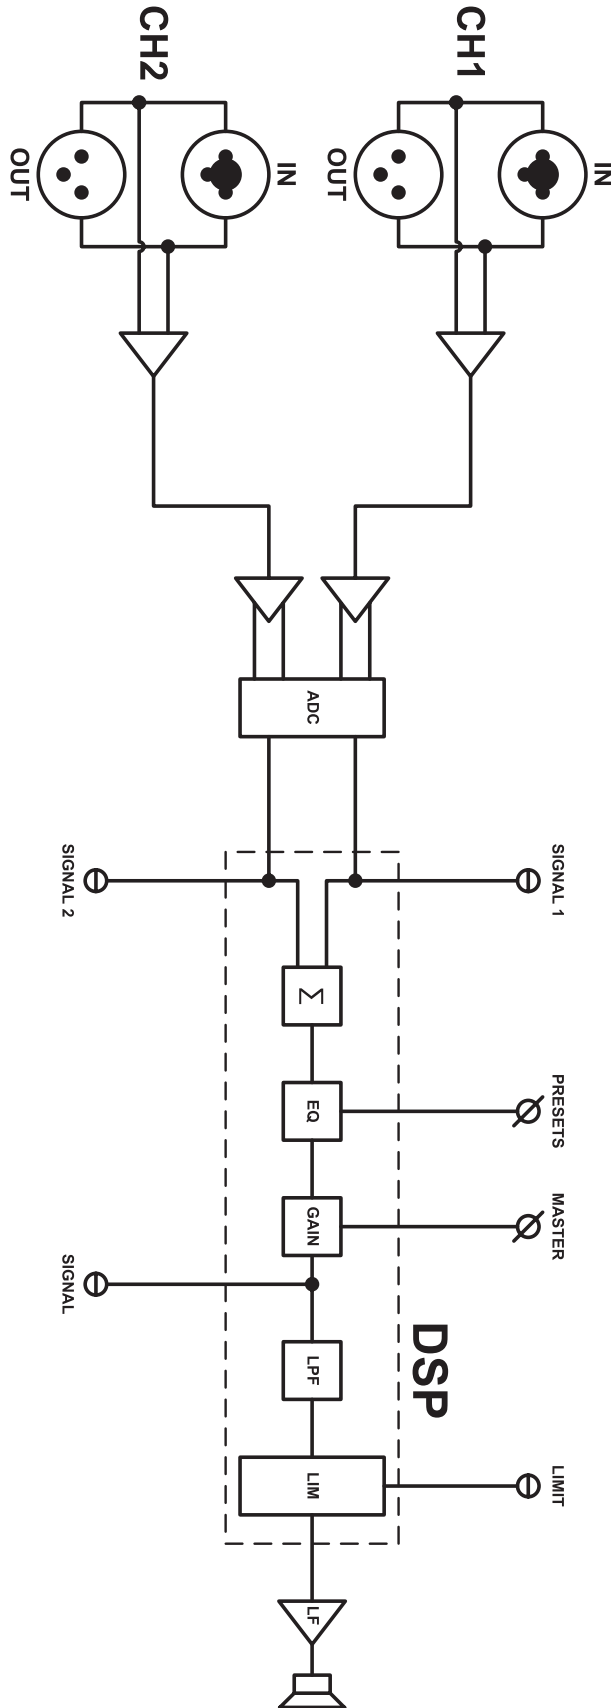

► SRX818SP 18" Self-Powered Subwoofer System

Block Diagram: