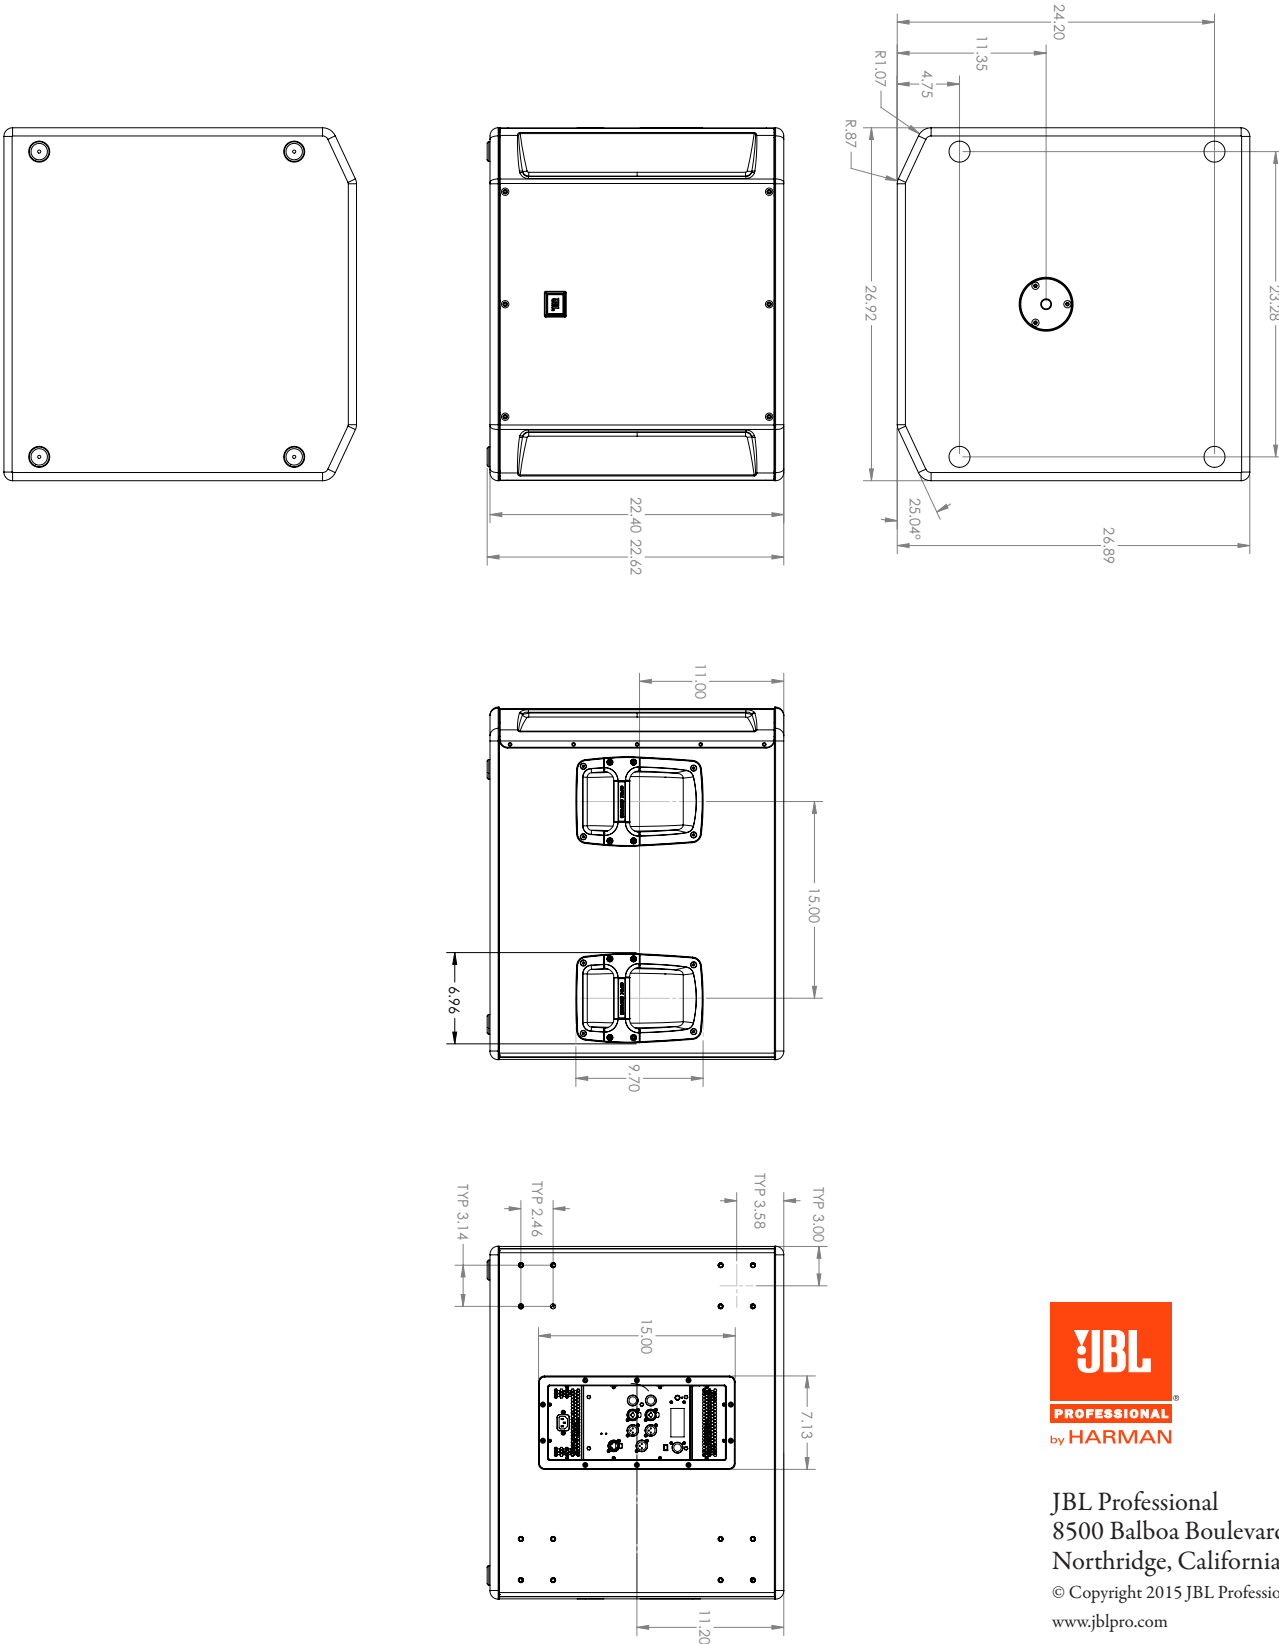

Specifications:

System:	
System Type:	Self powered 18", subwoofer system
Maximum SPL Output:	135 dB
Frequency Range (-10 dB):	29Hz - 150Hz
Frequency Response (-3 dB):	35Hz - 120Hz
Amplifier:	
System Power Rating:	1000W Peak, 750W Continuous
Input Impedance:	40k balanced, 20k unbalanced
Line Input Gain:	21 dB
Maximum Input Level:	
Line:	20dBu
Connectors:	Neutrik ¼ - XLR input; Neutrik XLR Output
LED Indicators:	Power LED (Green), Network Link (Green, Network Data (Yellow)
Cooling:	
AC Power Input:	100V - 240V~ 50/60 Hz
AC Power Consumption (120V~):	2.2A (1/8th Power), 5.6A (1/3rd Power)
Speaker:	
LF Driver:	2279F
Crossover Frequency:	80Hz
Enclosure:	
Material:	18mm plywood
Suspension/Mounting:	M20 Threaded Pole Mount
Handles:	4
Finish:	Obsidian Duraflex™ finish
Grille:	Powder coated, Obsidian, 14-gauge perforated steel with acoustically transparent black cloth backing
Dimensions (L x W x H):	26.89" x 26.92" x 22.62" (683mm x 684mm x 575mm)
Weight:	87.0 lbs (39.5 kg)
Shipping Weight:	103 lbs (46.8 kg)

Block Diagram:

▶ SRX818SP 18" Self-Powered Subwoofer System

Dimensions:

JBL Professional
 8500 Balboa Boulevard, P.O. Box 2200
 Northridge, California 91329 U.S.A.
 © Copyright 2015 JBL Professional
www.jblpro.com