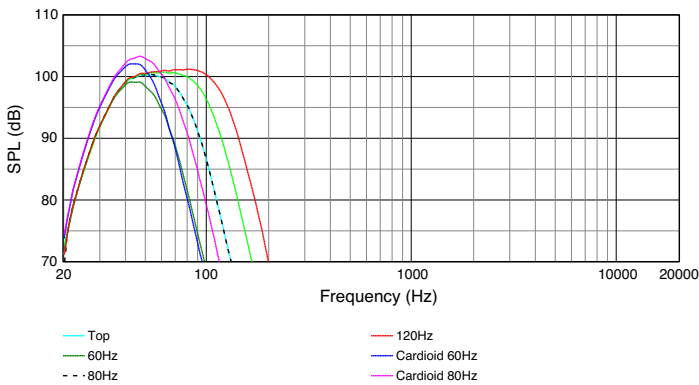

SRX818SP 18" Self-Powered Subwoofer System

Frequency Response (JBL Presets)

Subwoofer Presets

		SRX 812/815	SRX 835	Generic Top Box 60Hz Sub Crossover	Generic Top Box 80Hz Sub Crossover	Generic Top Box 100Hz Sub Crossover	Generic Top Box 120Hz Sub Crossover
SRX 818	Normal	SRX Top / SRX Sub	SRX Top / SRX Sub	60Hz / 60Hz HiPass	80Hz / 80Hz HiPass	100Hz / 100Hz HiPass	120Hz / 120Hz HiPass
	Cardioid 80Hz	Cardioid 80Hz* / SRX Sub	Cardioid 80Hz* / SRX Sub		80Hz HiPass / Cardioid 80Hz*		
	Cardioid 60Hz		60Hz Sub / Cardioid 60Hz*	60Hz HiPass / Cardioid 60Hz*			
SRX 828	Normal	SRX Top / SRX Sub	SRX Top / SRX Sub	60Hz / 60Hz HiPass	80Hz / 80Hz HiPass	100Hz / 100Hz HiPass	120Hz / 120Hz HiPass
	Cardioid 80Hz	Cardioid 80Hz* / SRX Sub	Cardioid 80Hz* / SRX Sub		80Hz HiPass / Cardioid 80Hz*		
	Cardioid 60Hz		60Hz Sub / Cardioid 60Hz*	60Hz HiPass / Cardioid 60Hz*			
Generic Subs	60Hz		60Hz Sub / 60Hz LoPass				
	80Hz	80Hz LoPass / 80Hz Sub	80Hz LoPass / 80Hz Sub				
	100Hz	100Hz LoPass / 100Hz Sub	100Hz LoPass / 100Hz Sub				
	120Hz	120Hz LoPass / 120Hz Sub	120Hz LoPass / 120Hz Sub				

*The Cardioid Preset is always selected only on the rear-facing box. The two front facing boxes should be set to your selected crossover frequency, eg. 60Hz or 80Hz.